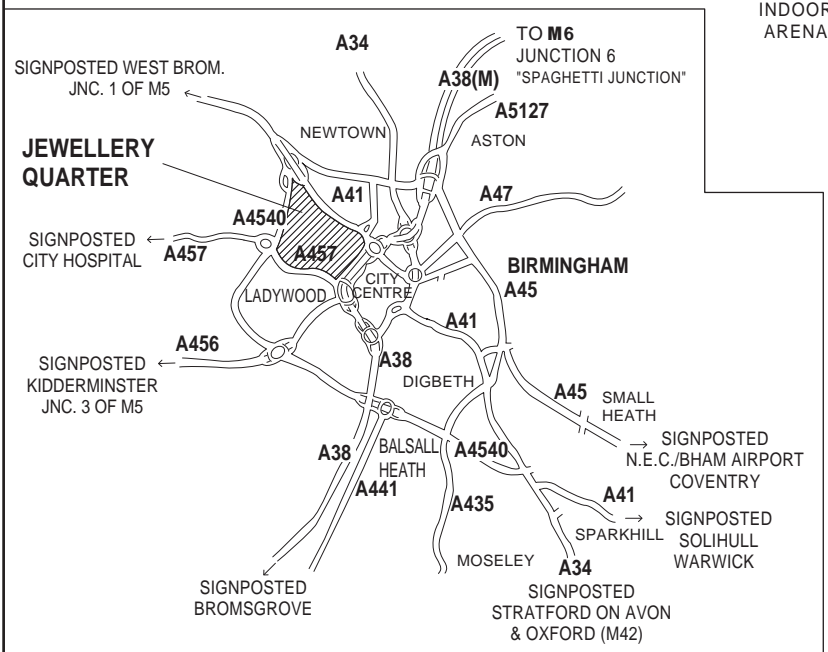

How to find us...

We are on the corner of Frederick St./Regent St. in the Jewellery Quarter about 1 mile North of the city centre.

By car - For 'Sat Nav' use **B1 3HN** - otherwise head for city centre and follow signs for "Jewellery Quarter". You may park at 44 Frederick St.

By train - Birmingham New St. Station, 5 minute taxi journey or 20 minute walk. Jewellery Quarter Station Metro, 5 minute walk.

By plane - Train from Birmingham Airport to Birmingham New St. Station.