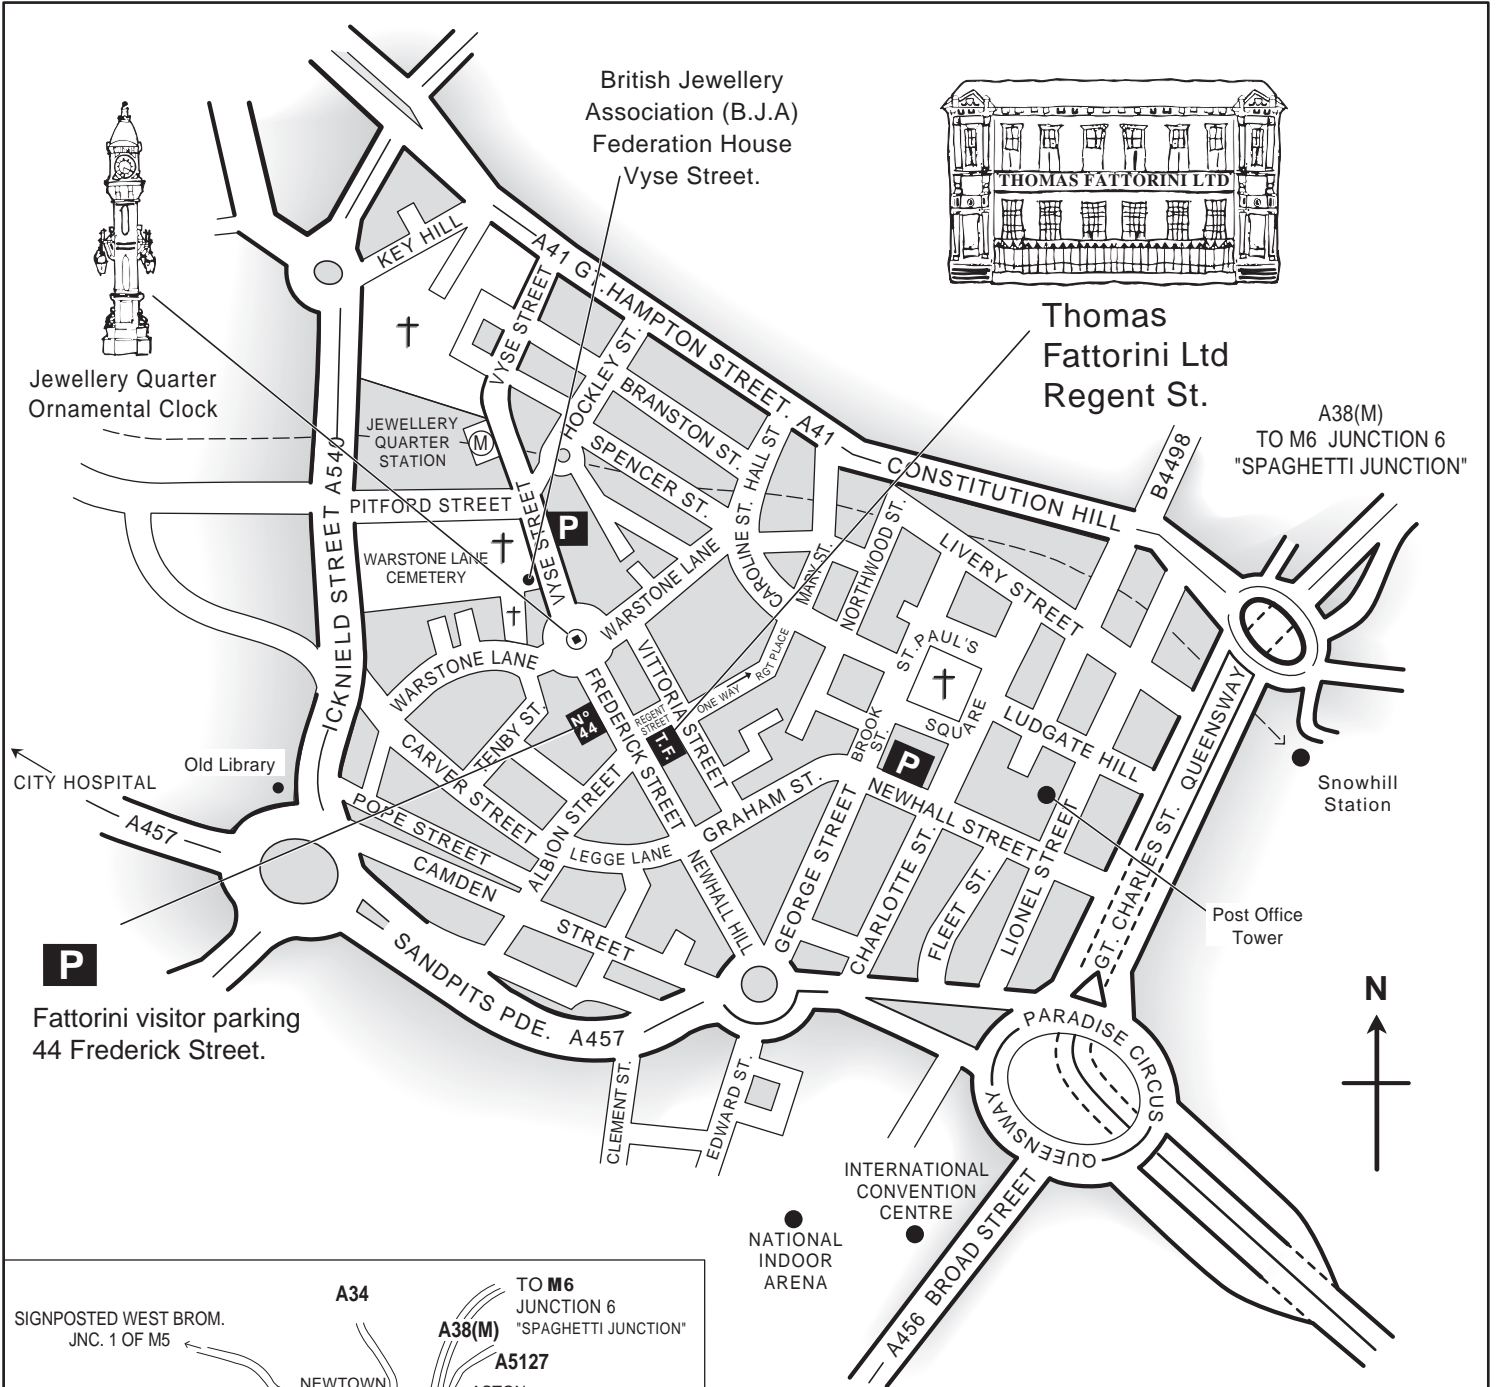

Thomas Fattorini Ltd Birmingham Office

Regent Street, Birmingham B1 3HQ
telephone 0121-236 1307 fax 0121-200 1568

Jewellery Quarter
Ornamental Clock