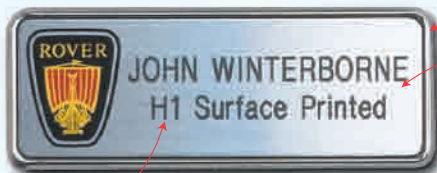

## The Classic Solution

Our popular and versatile range

H1

Chrome Plated Frame and Brushed Silver panel (for executive look)

Machine Engraved for permanence

H2

Screen-printed Logo solid colours to match corporate colours

• Shown actual size.

• Available in a range of standard frame colours to include:

Red, Green, Blue, Yellow, Black and White - also Gold & Chrome for executive look.

...a wide selection of non standard colours are also available.