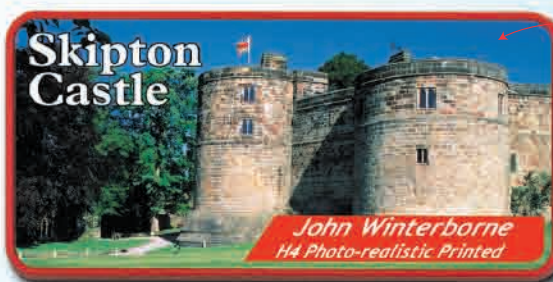

• Safe rounded corners and reliable attachments make it especially suited for health-care and school use.

• Don't worry. We provide a free design service for you.

H3

Coloured Frames to suit

Printed Tape Label which can be removed and replaced